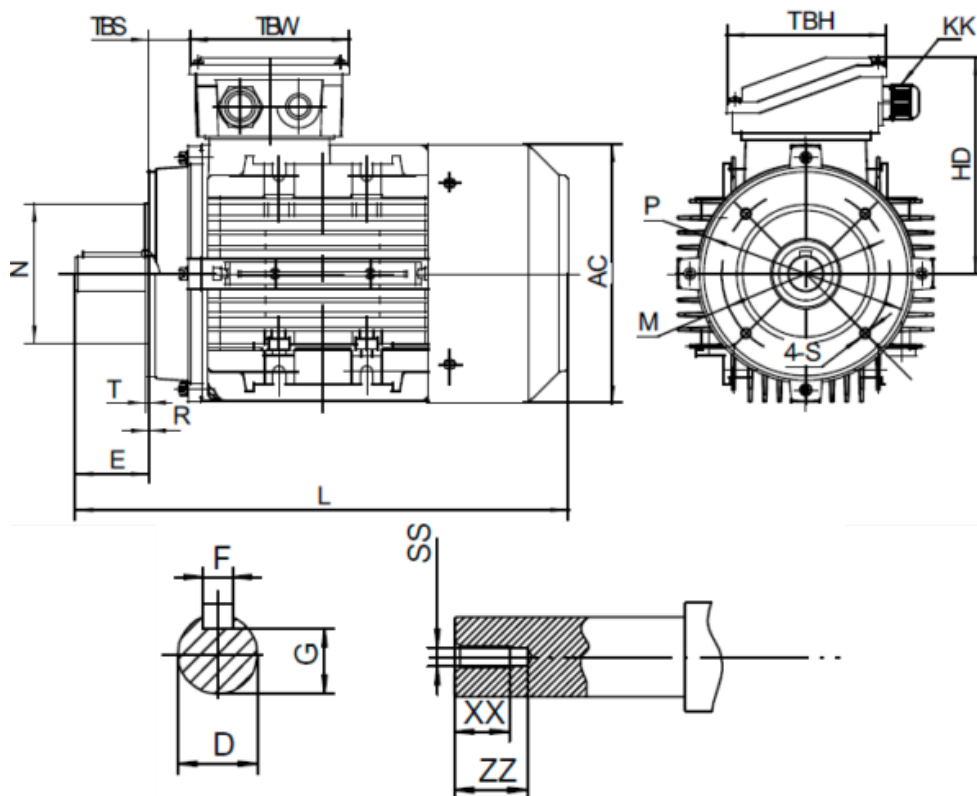

Data Sheet

Article number: 25180055062540

Description: Kleedrive T3A 132M2-6 5.5kw 900 rpm UL/CSA
3x400/690V 50 HZ IP55 B14 Eff=88%

Measures

AA = 260	L = 460/498	TBH = 118
AC = Ø261	M = Ø165	TBS = 36.5
AD = 323	N = Ø130	TBW = 118
D = Ø38	P = Ø200	XX = 28
E = 80	R = 0	ZZ = 37
F = 10	S = M10	
G = 33	SS = M12	
HD = 191	T = 3.5	